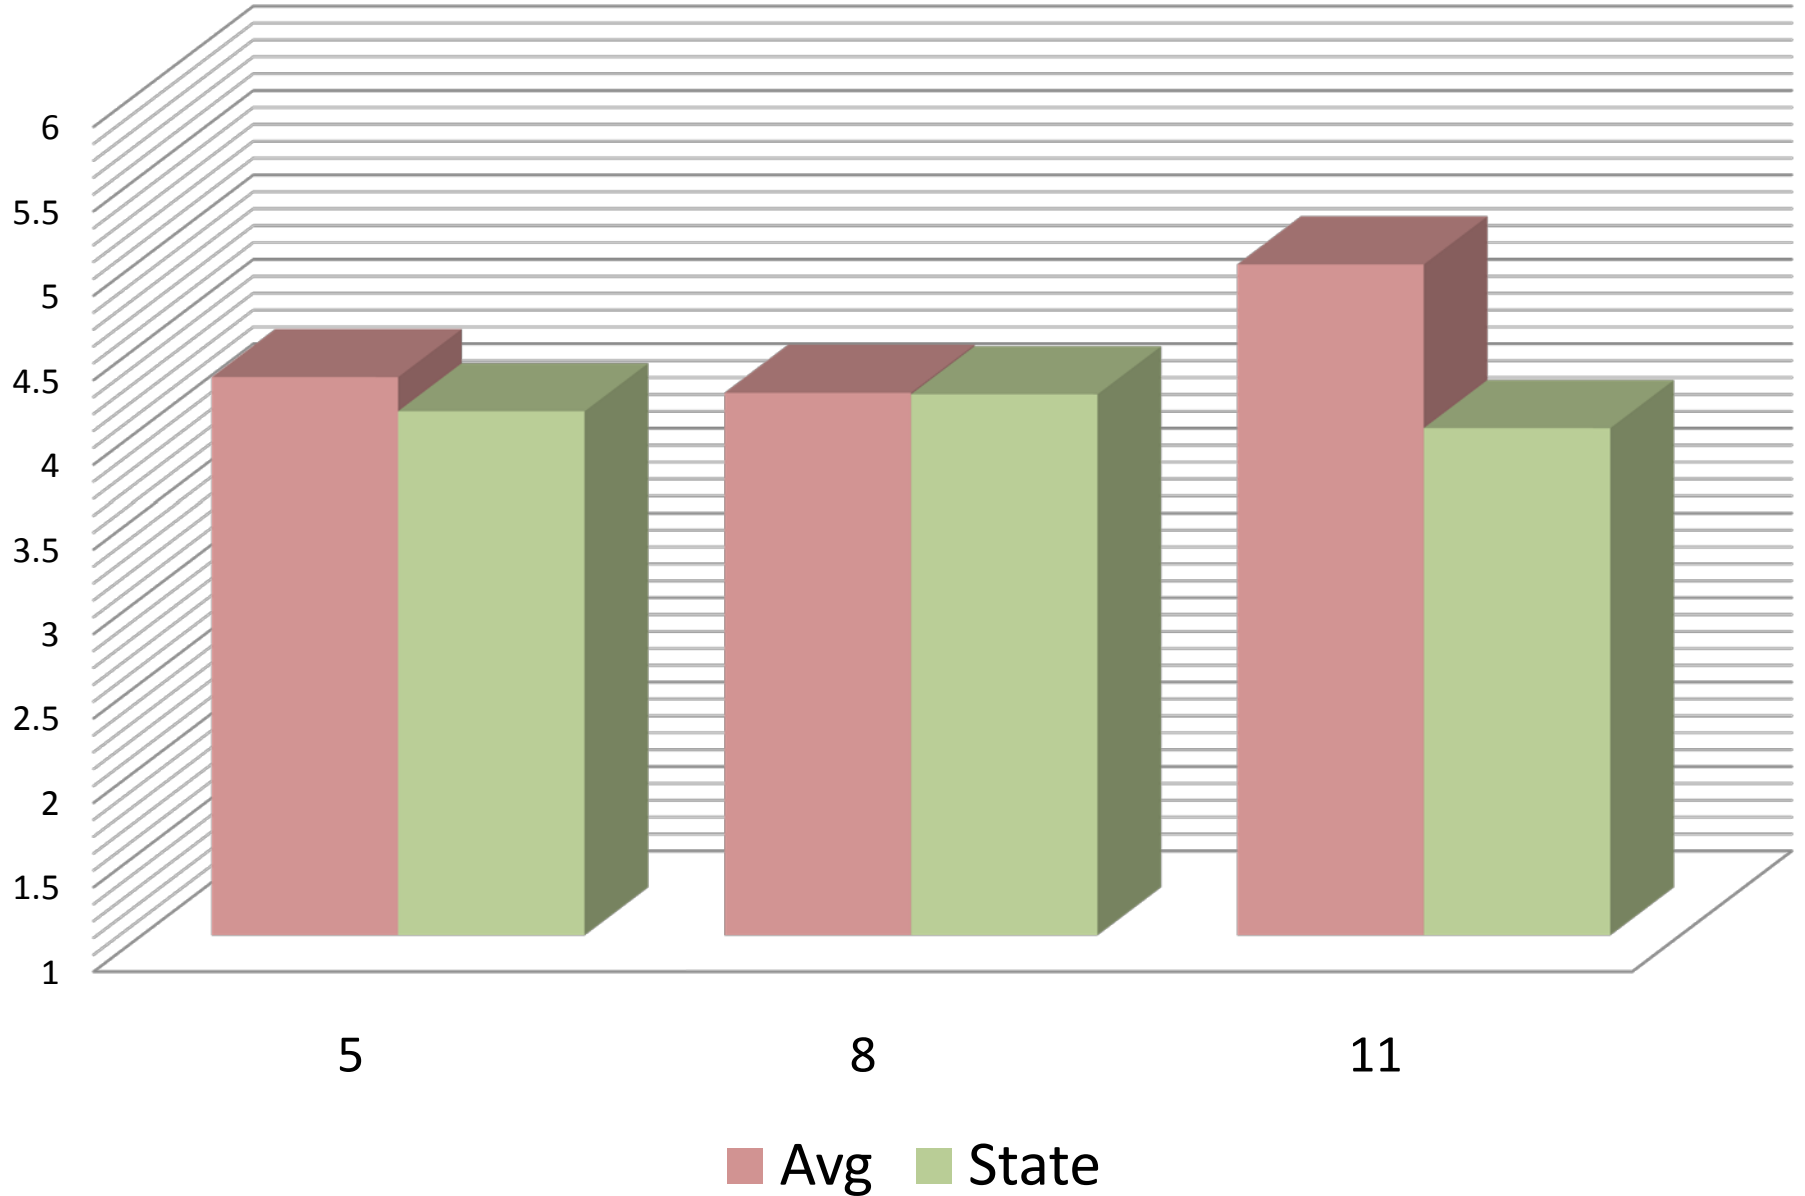

Stanford Achievement Test - 2009 - Complete Battery - Percentile Rank of Normal Curve Equivalent by Grade

TCAP Writing Assessment - 2009

ACT Composite Scores

2007 2008 2009

ACT - Class of 2009