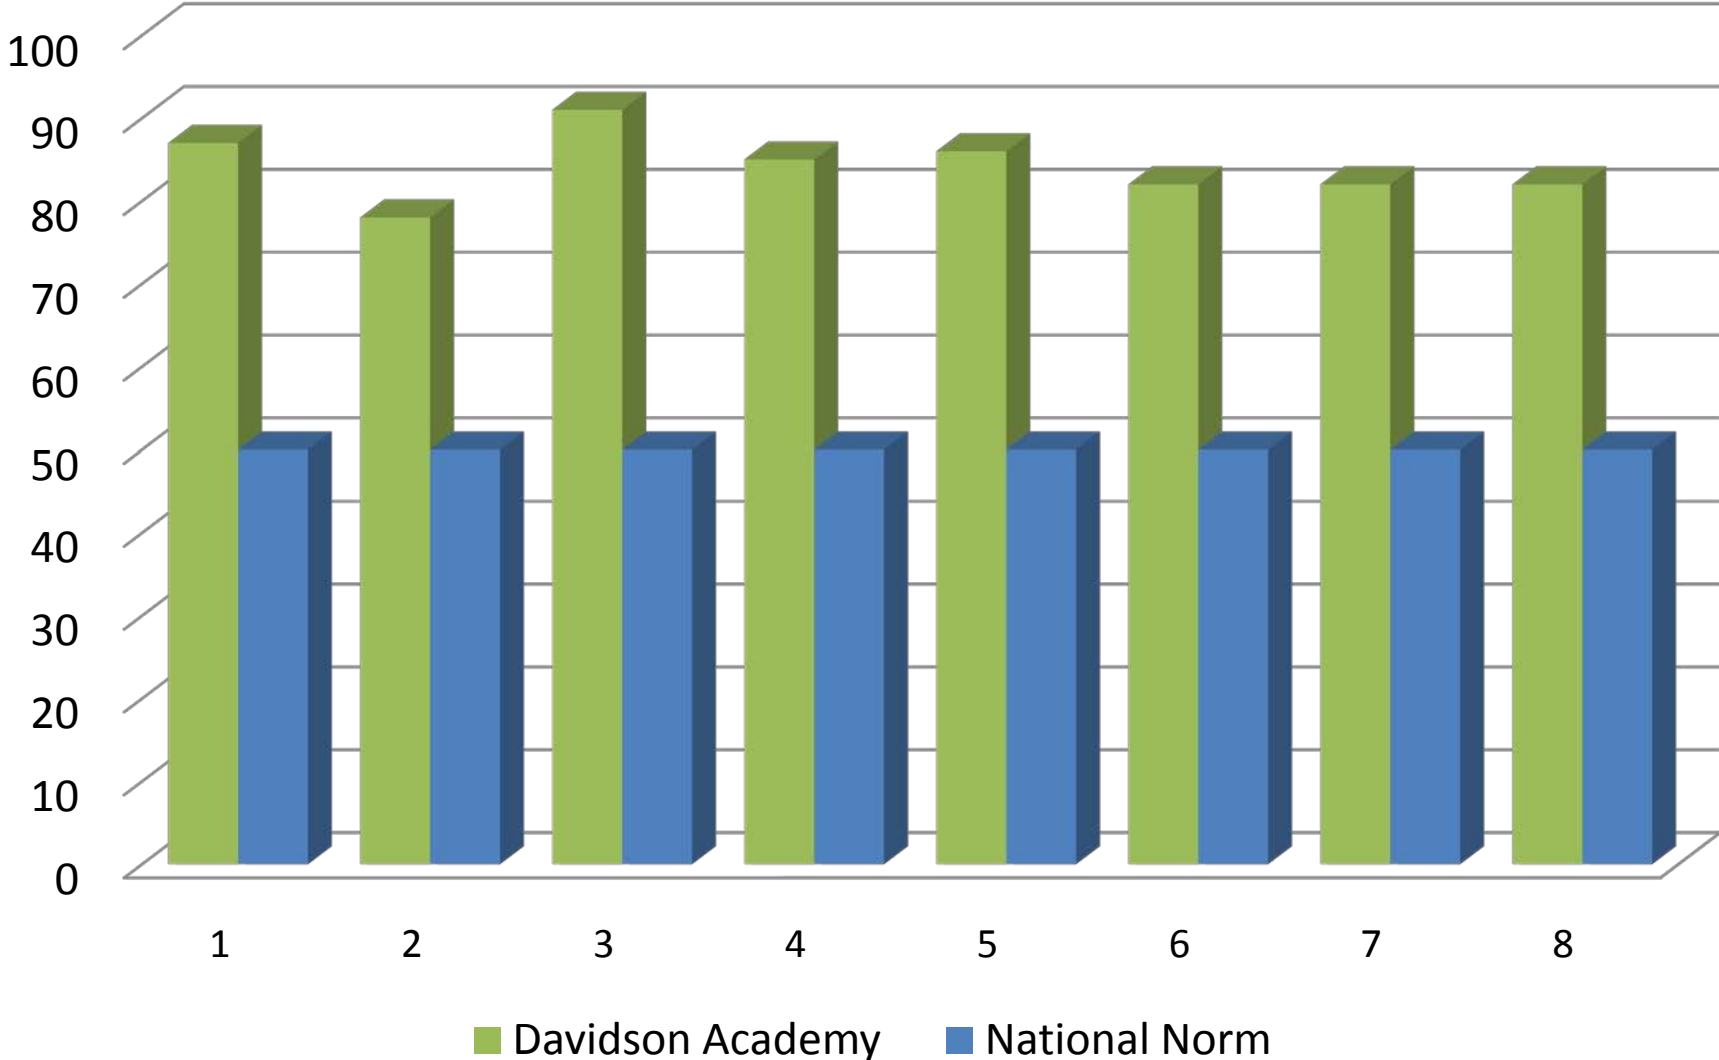

Stanford Achievement Test - 2009 - Complete Battery - Percentile Rank of Normal Curve Equivalent by Grade

TCAP Writing Assessment - 2009

ACT Composite Scores

2007 2008 2009

ACT - Class of 2009