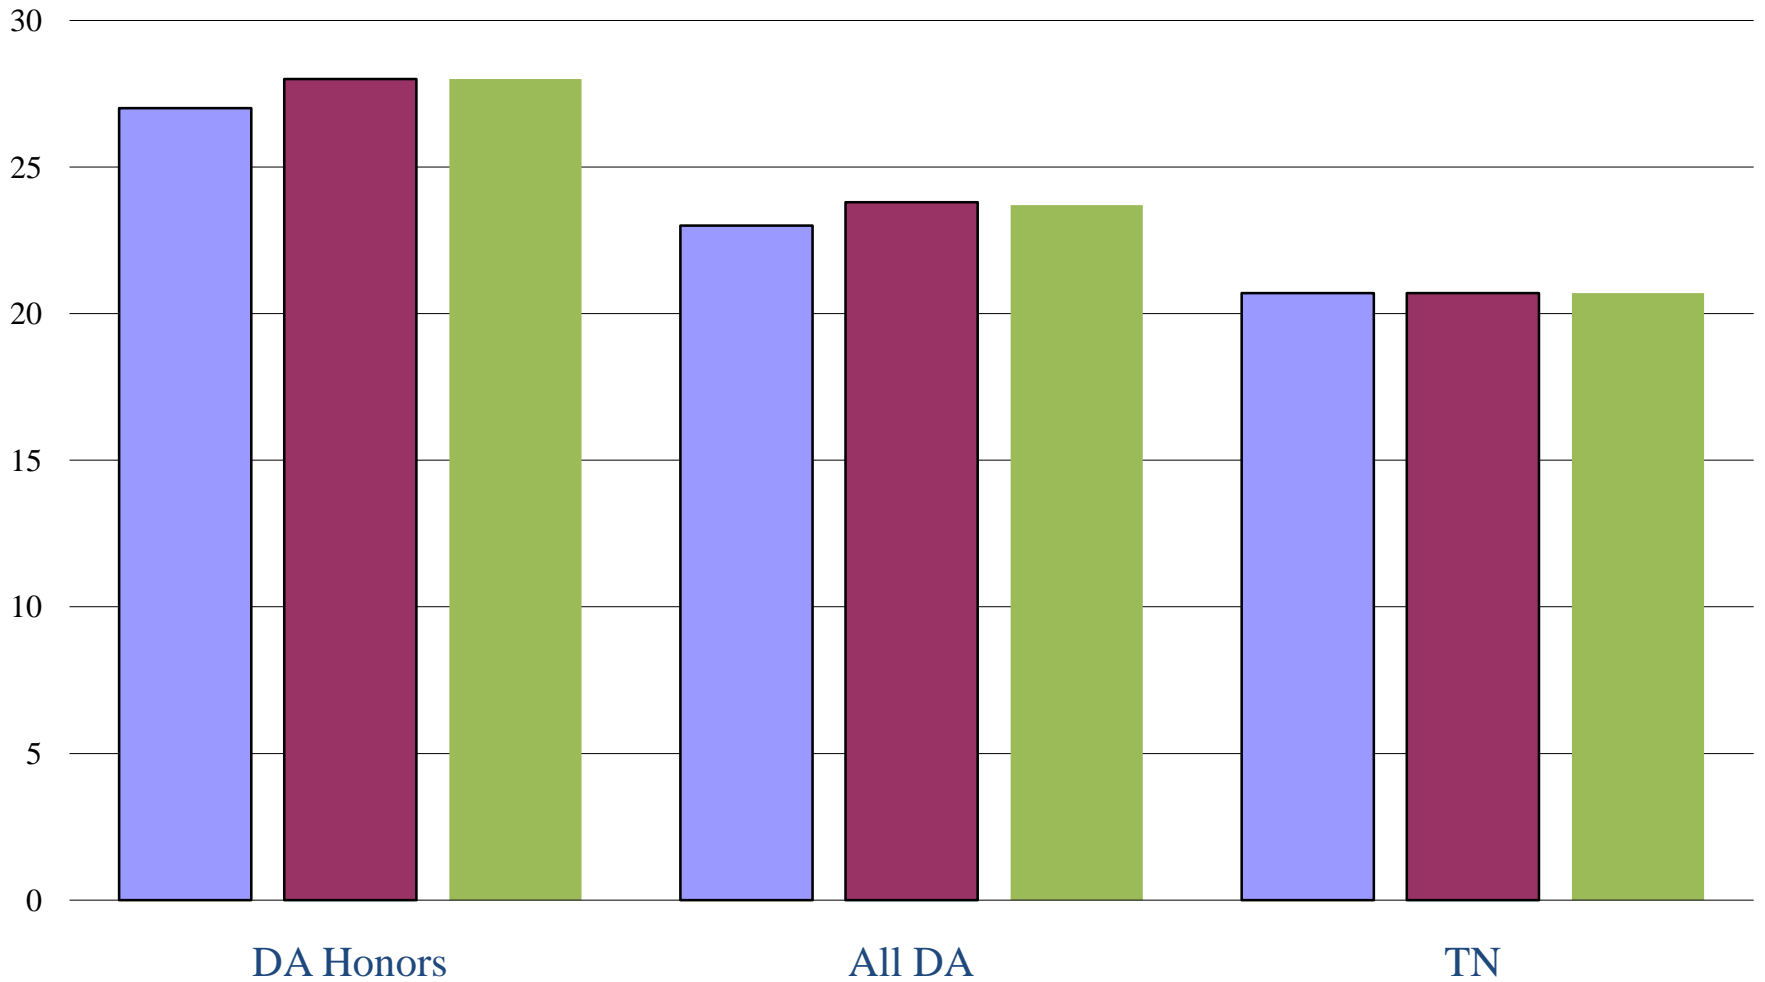

Stanford Achievement Test - 2009 - Complete Battery - Percentile Rank of Normal Curve Equivalent by Grade

TCAP Writing Assessment - 2009

ACT Composite Scores

2007 2008 2009

ACT - Class of 2009